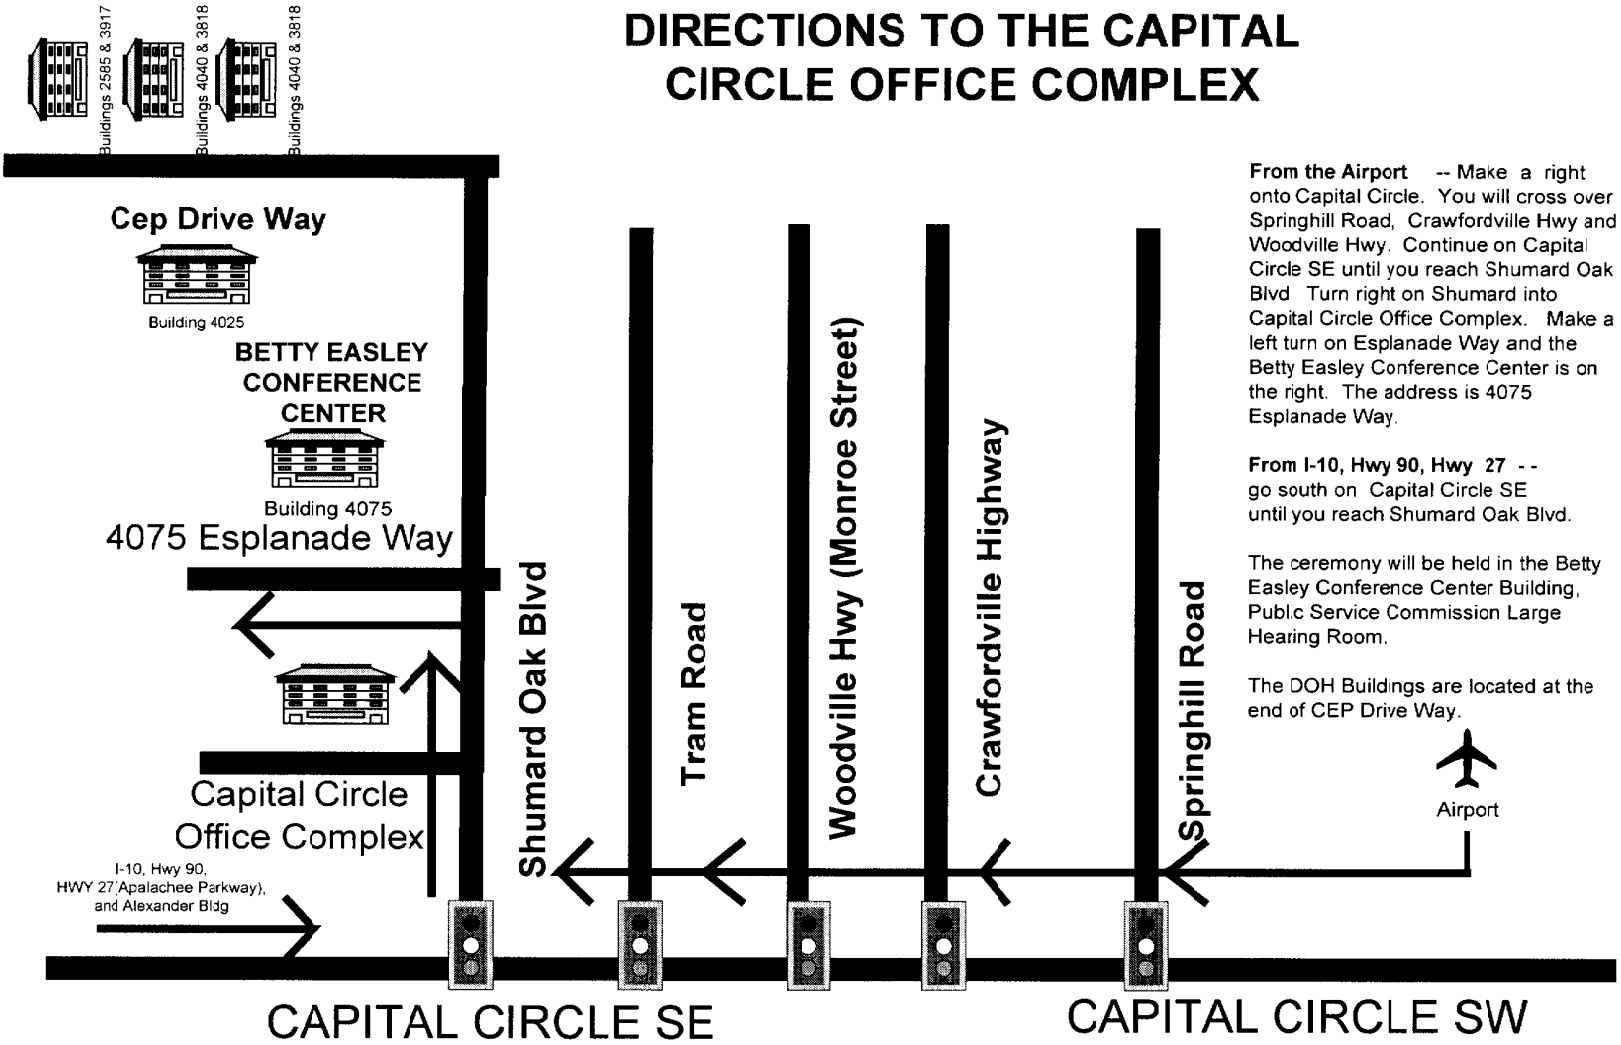

Directions to the Capital Circle Office Complex

The Capital Circle Office Center is located Southeast of Tallahassee, between Apalachee Parkway and Tram Road.

From the Airport – Make a right onto Capital Circle. You will cross over Springhill Road, Crawfordville Highway and Woodville Highway. Continue on Capital Circle SE until you reach Shumard Oak Boulevard. Turn right on Shumard, into Capital Circle Office Complex. Make a left turn on Esplanade Way and the Betty Easley Conference Center is on the right. The address is 4075 Esplanade Way.

From Interstate 10 – Exit the interstate at the Thomasville Road intersection and drive south on Capital Circle for 8.5 miles. The Office Center will be on your left.

From Highway 90 East and The Apalachee Parkway – Drive south on Capital Circle. The Office Center is 2.9 miles south of the Apalachee Parkway. The Office Center will be on your left.

DIRECTIONS TO THE CAPITAL CIRCLE OFFICE COMPLEX

From the Airport -- Make a right onto Capital Circle. You will cross over Springhill Road, Crawfordville Hwy and Woodville Hwy. Continue on Capital Circle SE until you reach Shumard Oak Blvd. Turn right on Shumard into Capital Circle Office Complex. Make a left turn on Esplanade Way and the Betty Easley Conference Center is on the right. The address is 4075 Esplanade Way.

From the Airport
Drive East on Capital Circle for 7.7 mile. The Office Center will be just past Tram Road on your right.