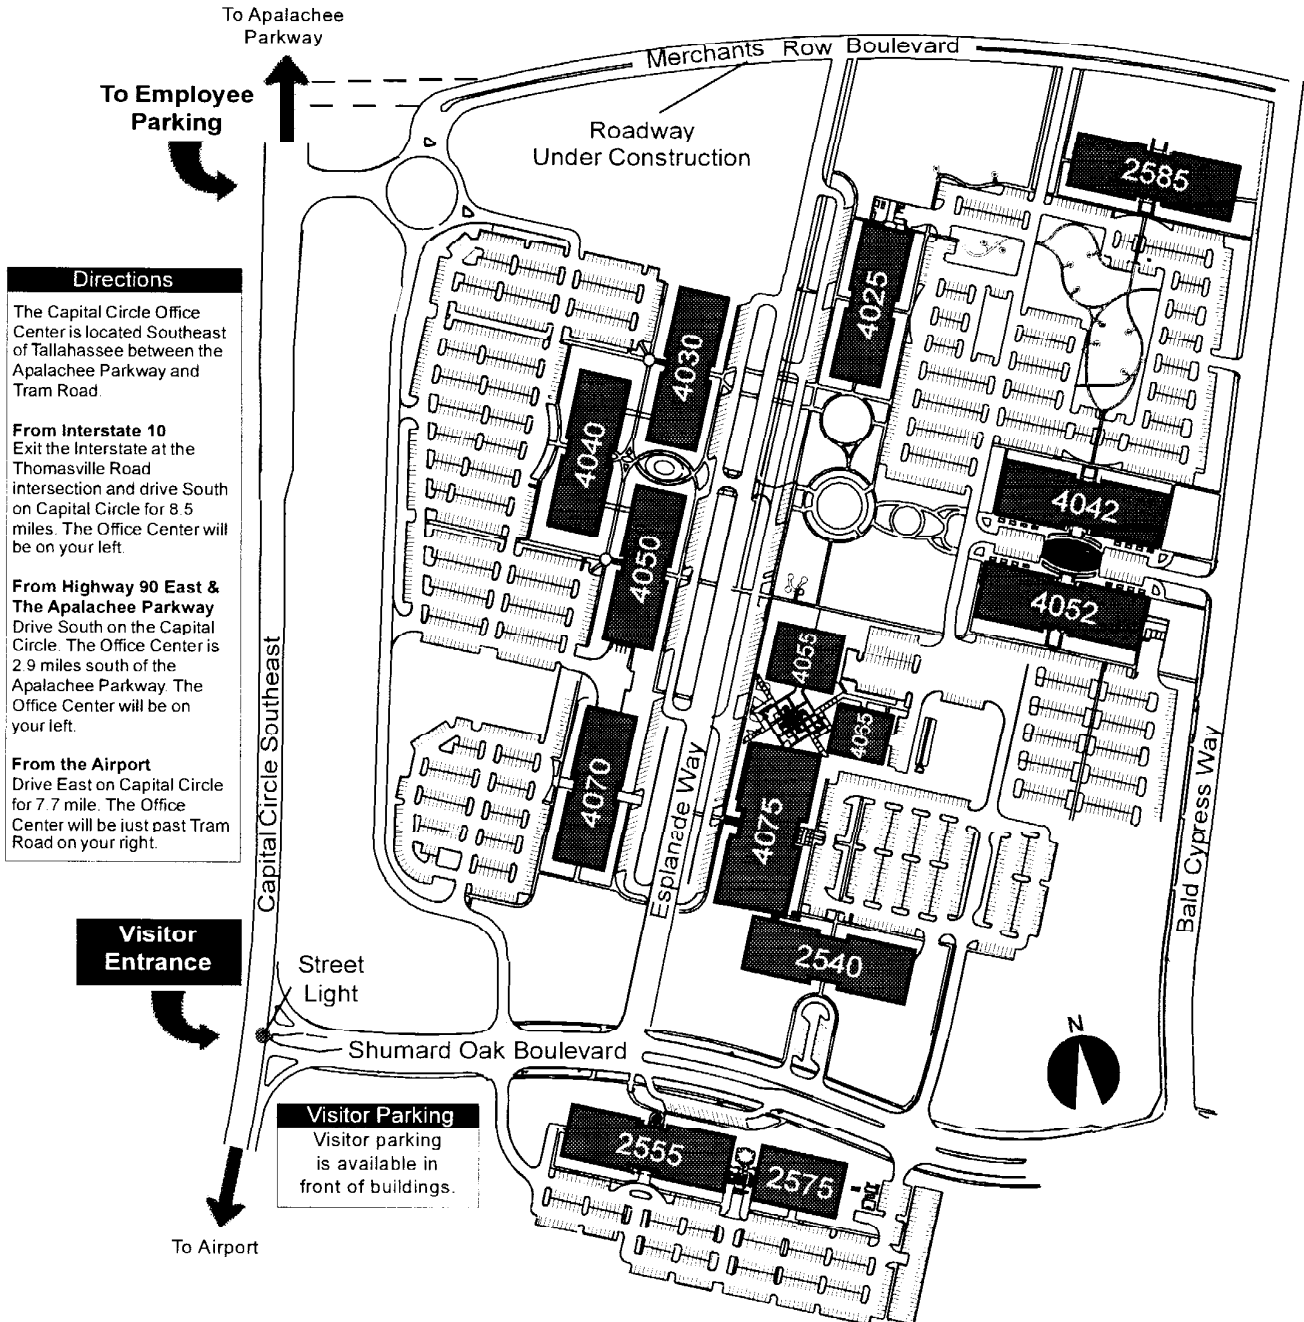

November 1999

Capital Circle Office Center

For Information

DEPARTMENT OF MANAGEMENT SERVICES

Facilities Program

Facilities Management and Building Construction

Current Tenants Of The Capital Circle Office Center

The building numbers are street addresses.

Agency	Building	Agency	Building
Department of Management Services	4030	Emergency Management Center	2575
	4040 and 4050	Public Service Commission	2540
Department of Elder Affairs	4040	Betty Easley Conference Center	4075
Department of Revenue	4070	EATZ Café	4055
Department of Community Affairs	2555	Central Energy Plant	4065
Department of Health	4052, 4042, 4025 and 2585		

National Recognition

1008 Innovation Winner
The Council of State Governments

1998 Innovation Winner
National Association of State Facilities Administrators

Directions

The Capital Circle Office Center is located Southeast of Tallahassee between the Apalachee Parkway and Tram Road.

From Interstate 10
Exit the interstate at the Thomasville Road intersection and drive South on Capital Circle for 8.5 miles. The Office Center will be on your left.

From Highway 90 East & The Apalachee Parkway
Drive South on the Capital Circle. The Office Center is 2.9 miles south of the Apalachee Parkway. The Office Center will be on your left.

From the Airport
Drive East on Capital Circle for 7.7 mile. The Office Center will be just past Tram Road on your right.