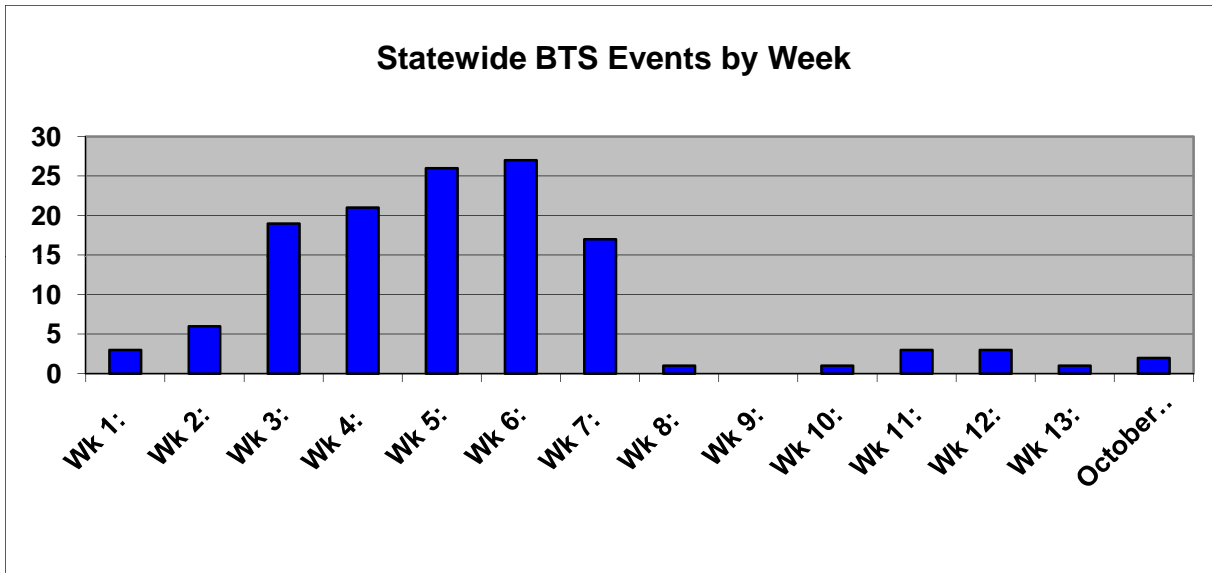

Week	Dates	BTS Events
Wk 1:	July 4-10	3
Wk 2:	July 11-17	6
Wk 3:	July 18-24	19
Wk 4:	July 25-31	21
Wk 5:	Aug 1-7	26
Wk 6:	Aug 8-14	27
Wk 7:	Aug 15-21	17
Wk 8:	Aug 22-28	1
Wk 9:	Aug 29- Sept 4	
Wk 10:	Sept 5-11	1
Wk 11:	Sept 12-18	3
Wk 12:	Sept 19-25	3
Wk 13:	Sept 26- Oct 2	1
October 2- 31		2

130

Media Market	Events
Panama City	2
Pensacola	4
Miami	36
West Palm	12
Tallahassee	8
Ft. Myers	4
Tampa	45
Orlando	16
Jacksonville	3
Gainesville	0
Total	130