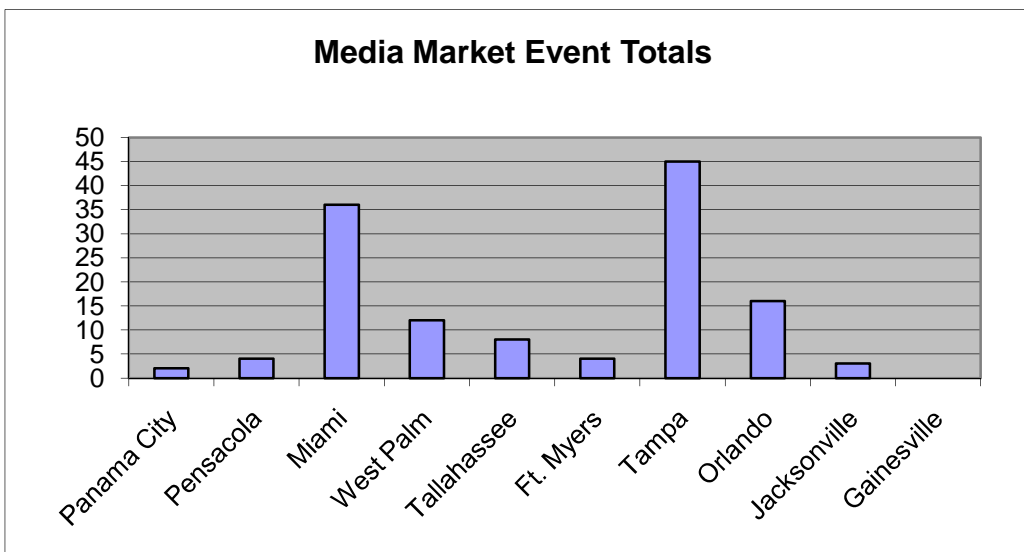

Week	Dates	BTS Events
Wk 1:	July 4-10	3
Wk 2:	July 11-17	6
Wk 3:	July 18-24	19
Wk 4:	July 25-31	21
Wk 5:	Aug 1-7	26
Wk 6:	Aug 8-14	27
Wk 7:	Aug 15-21	17
Wk 8:	Aug 22-28	1
Wk 9:	Aug 29- Sept 4	
Wk 10:	Sept 5-11	1
Wk 11:	Sept 12-18	3
Wk 12:	Sept 19-25	3
Wk 13:	Sept 26- Oct 2	1
October 2- 31		2

130

Media Market	Events
Panama City	2
Pensacola	4
Miami	36
West Palm	12
Tallahassee	8
Ft. Myers	4
Tampa	45
Orlando	16
Jacksonville	3
Gainesville	0
Total	130