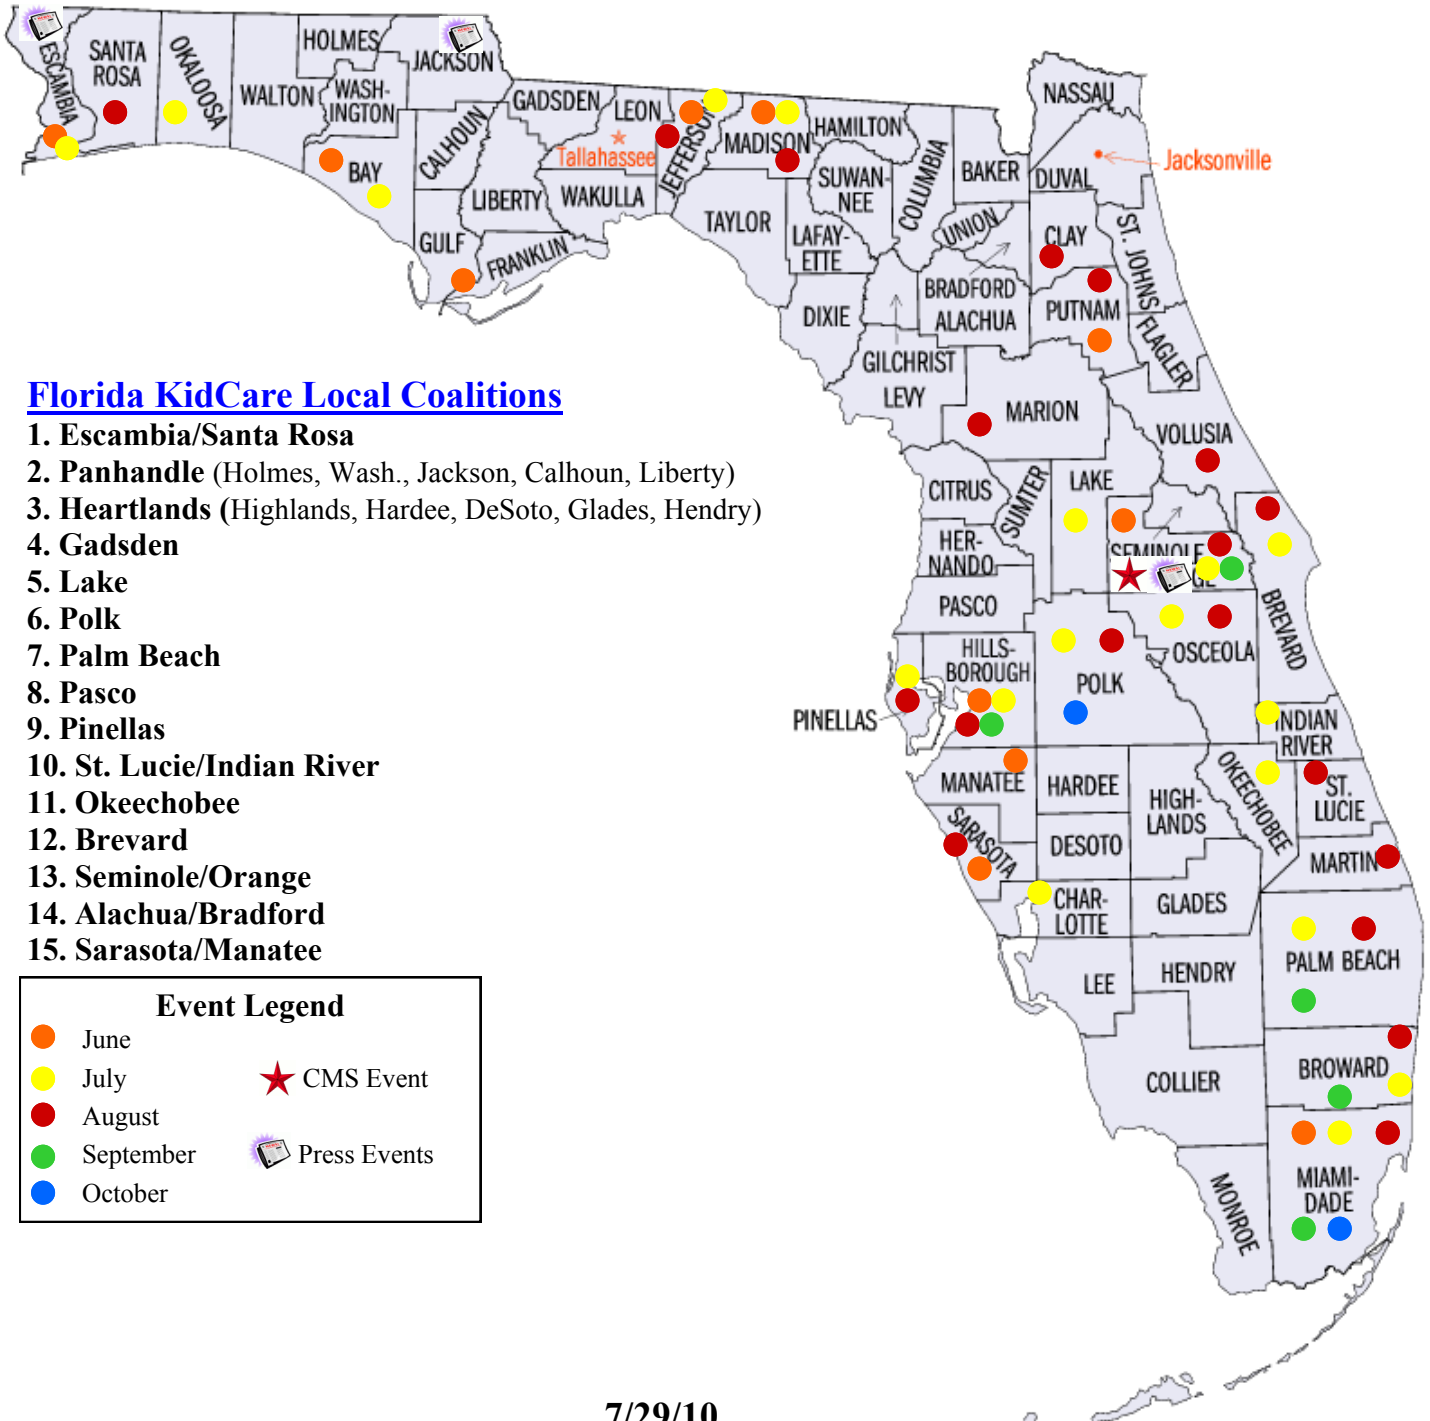

Week	Dates	BTS Events
Wk 1:	July 4-10	3
Wk 2:	July 11-17	6
Wk 3:	July 18-24	19
Wk 4:	July 25-31	21
Wk 5:	Aug 1-7	26
Wk 6:	Aug 8-14	27
Wk 7:	Aug 15-21	17
Wk 8:	Aug 22-28	1
Wk 9:	Aug 29- Sept 4	
Wk 10:	Sept 5-11	1
Wk 11:	Sept 12-18	3
Wk 12:	Sept 19-25	3
Wk 13:	Sept 26- Oct 2	1
October 2- 31		2

130

Media Market	Events
Panama City	2
Pensacola	4
Miami	36
West Palm	12
Tallahassee	8
Ft. Myers	4
Tampa	45
Orlando	16
Jacksonville	3
Gainesville	0
Total	130

## Florida Covering Kids & Families

### Florida KidCare Local Coalitions

1. Escambia/Santa Rosa
2. Panhandle (Holmes, Wash., Jackson, Calhoun, Liberty)
3. Heartlands (Highlands, Hardee, DeSoto, Glades, Hendry)
4. Gadsden
5. Lake
6. Polk
7. Palm Beach
8. Pasco
9. Pinellas
10. St. Lucie/Indian River
11. Okeechobee
12. Brevard
13. Seminole/Orange
14. Alachua/Bradford
15. Sarasota/Manatee